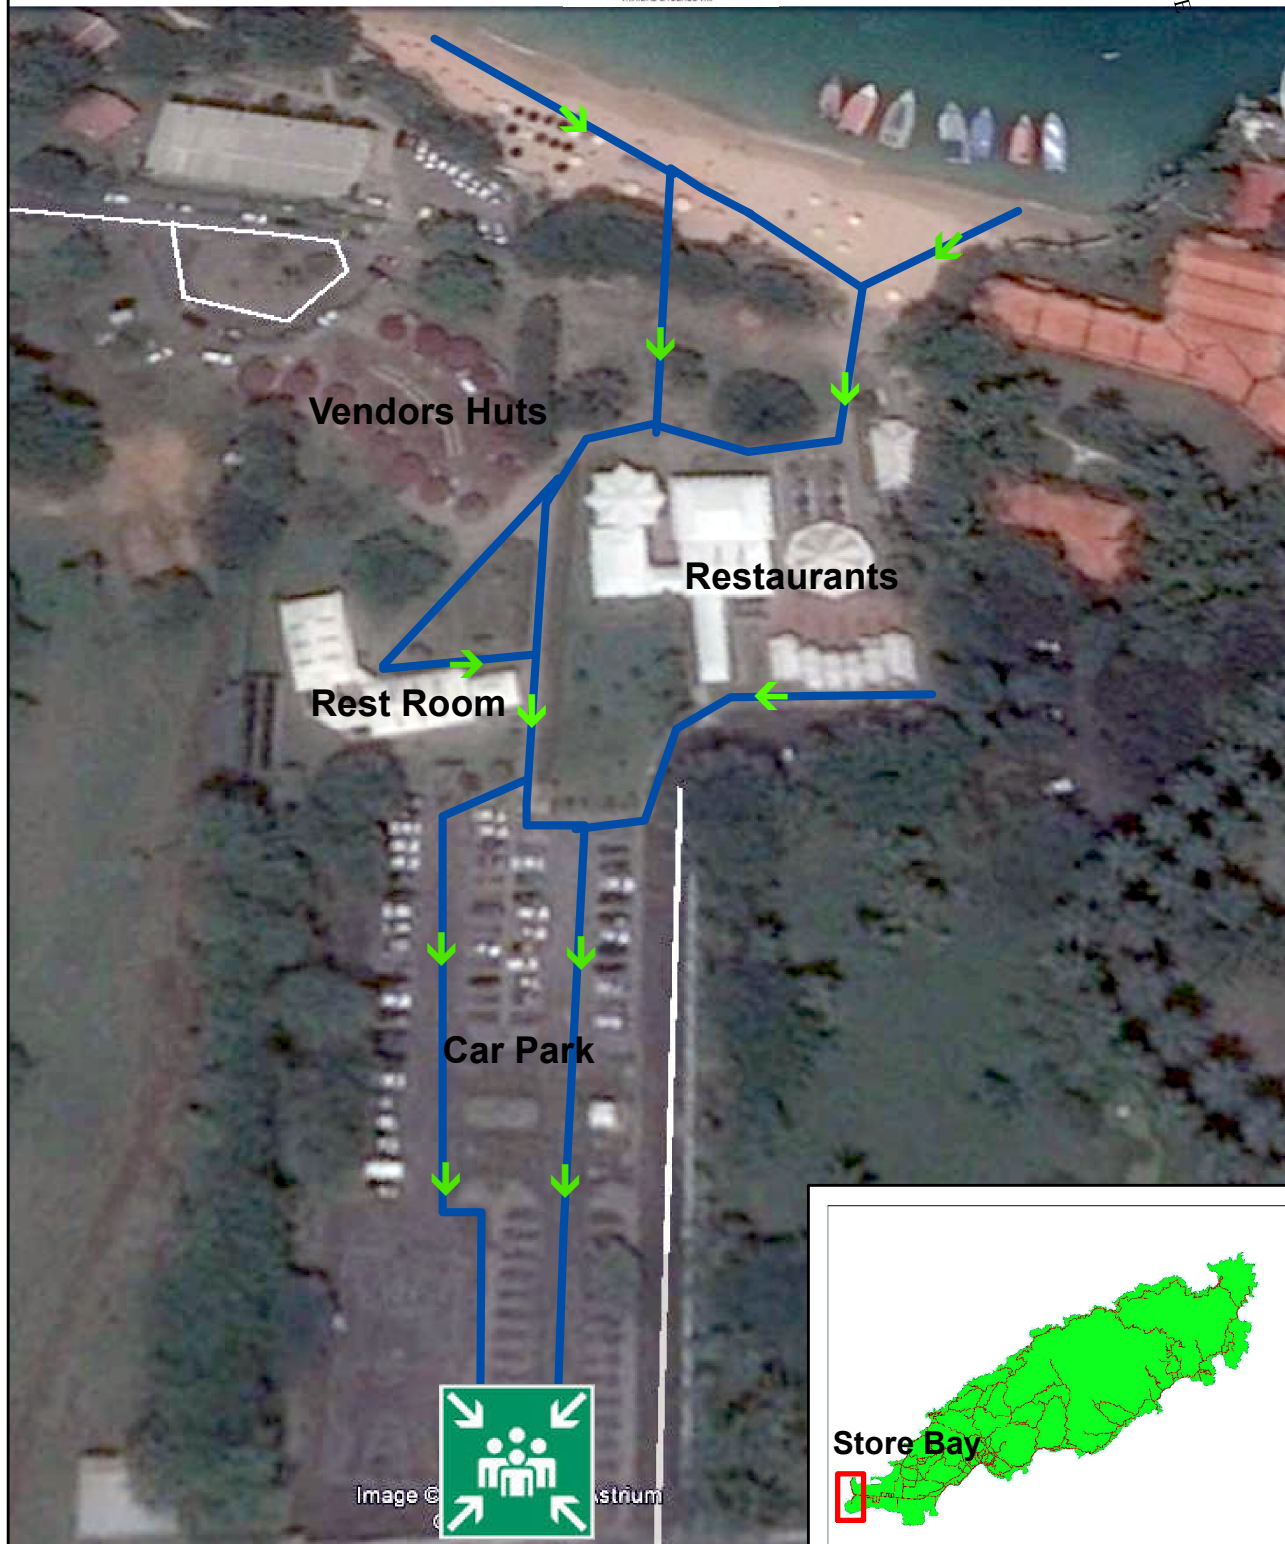

# EVACUATION ROUTES FOR STORE BAY BEACH FACILITY TOBAGO

## LEGEND

Muster Point

Direction to Muster Point

Evacuation Path