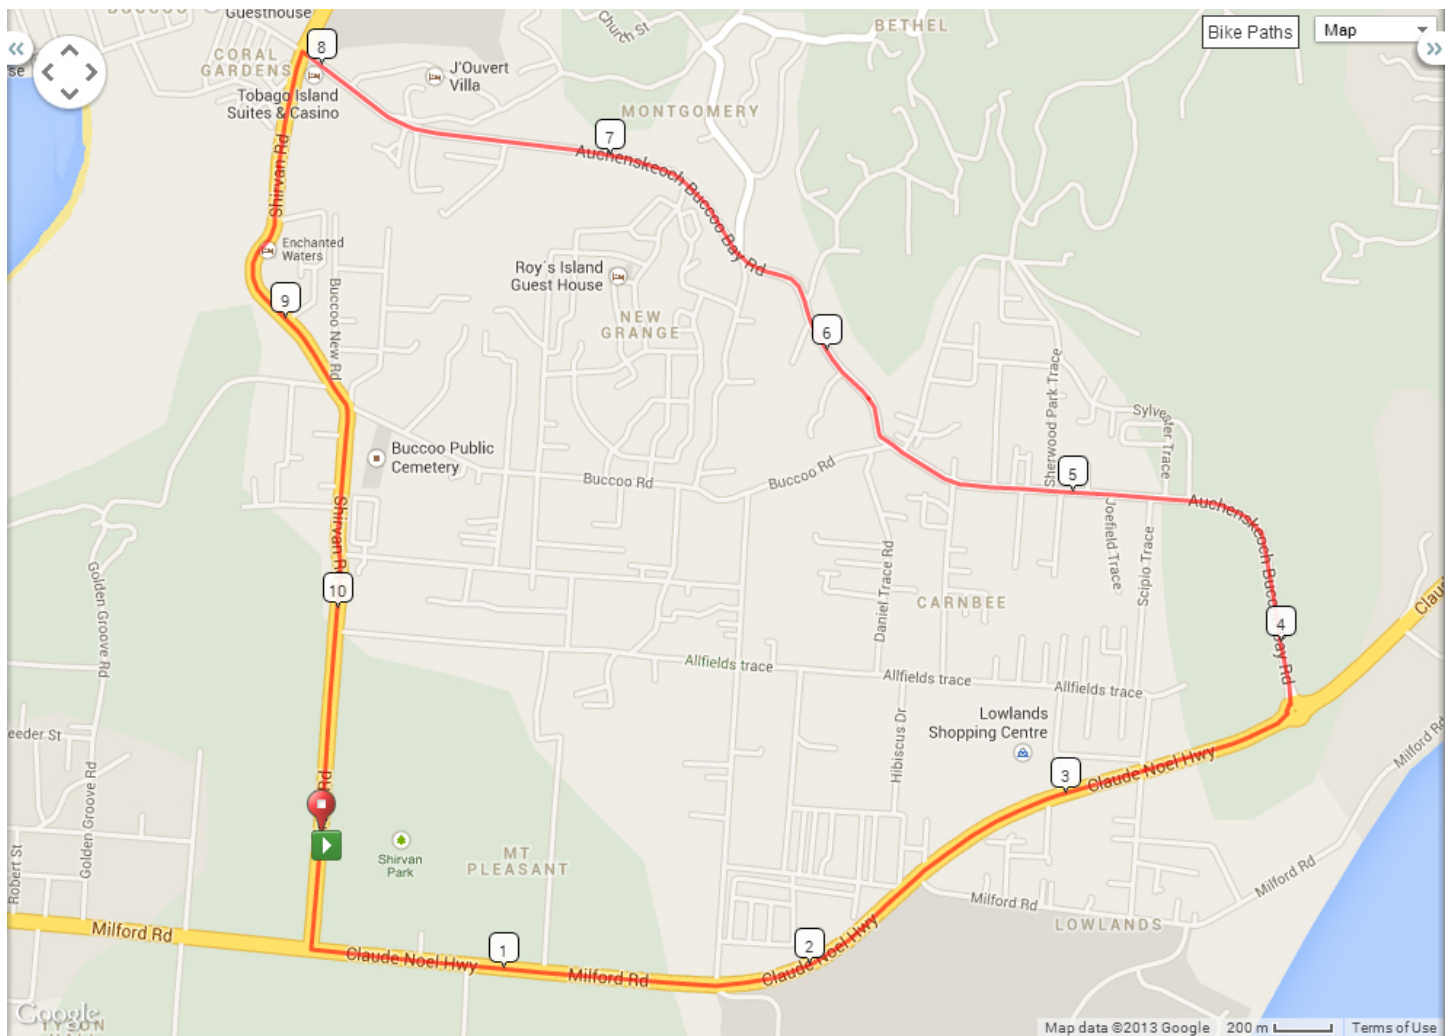

TICC 2014 Stage 1

Maps and Cue Sheet

<http://ridewithgps.com/routes/3388137>

Course Lap Distance - 6.7 miles / 10.7 kilometers

Leg	Dir	Type	Notes	Miles	KM
			Start at Shirvan Mall, Shirvan Rd.	0.0	0.0
	←	Left	Turn left onto Claude Noel Hwy/Milford Rd	0.2	0.4
3.4	↑	Straight	At the roundabout, take the 1st exit onto Auchenskeoch Buccoo Bay Rd	2.3	3.8
4.3	←	Left	Turn left onto Shirvan Rd	5.0	8.1
2.6	↑	Sprint	Finish at Shirvan Mall. Shirvan Rd.	6.7	10.7

ELE 10.7 km +86 m / -86 m